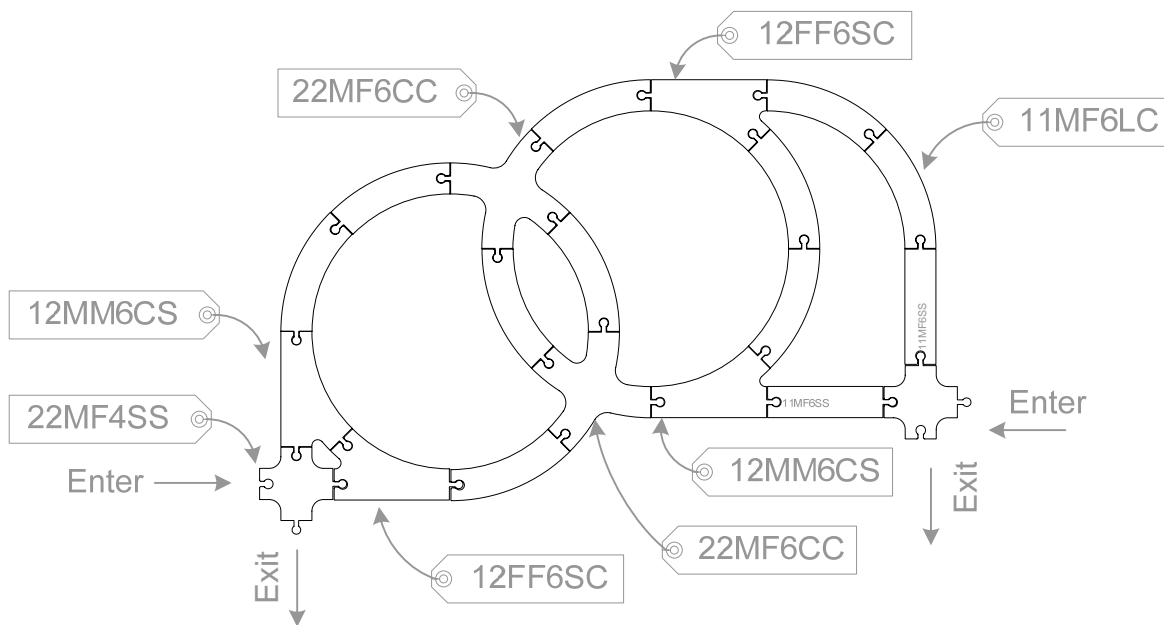

## Crossing Loops

### Description:

“Crossing Loops” is one of our most important and unique layouts that show some of capabilities of MeskoToys’ unique curved/curved cross track pieces (22MF6CC). Our distinctive 22MF6CC track piece allows circles to intersect each other. This effect cannot be replicated using “standard” track pieces and is unique to the MeskoToys train track collection. Crossing loops can easily be incorporated into any train track layout.

### Bill of material:

2 of 22MF6CC  
2 of 12FF6SC  
2 of 12MM6CS  
2 of 22MF4SS  
10 of 12MF6LC  
2 of 11MF6SS