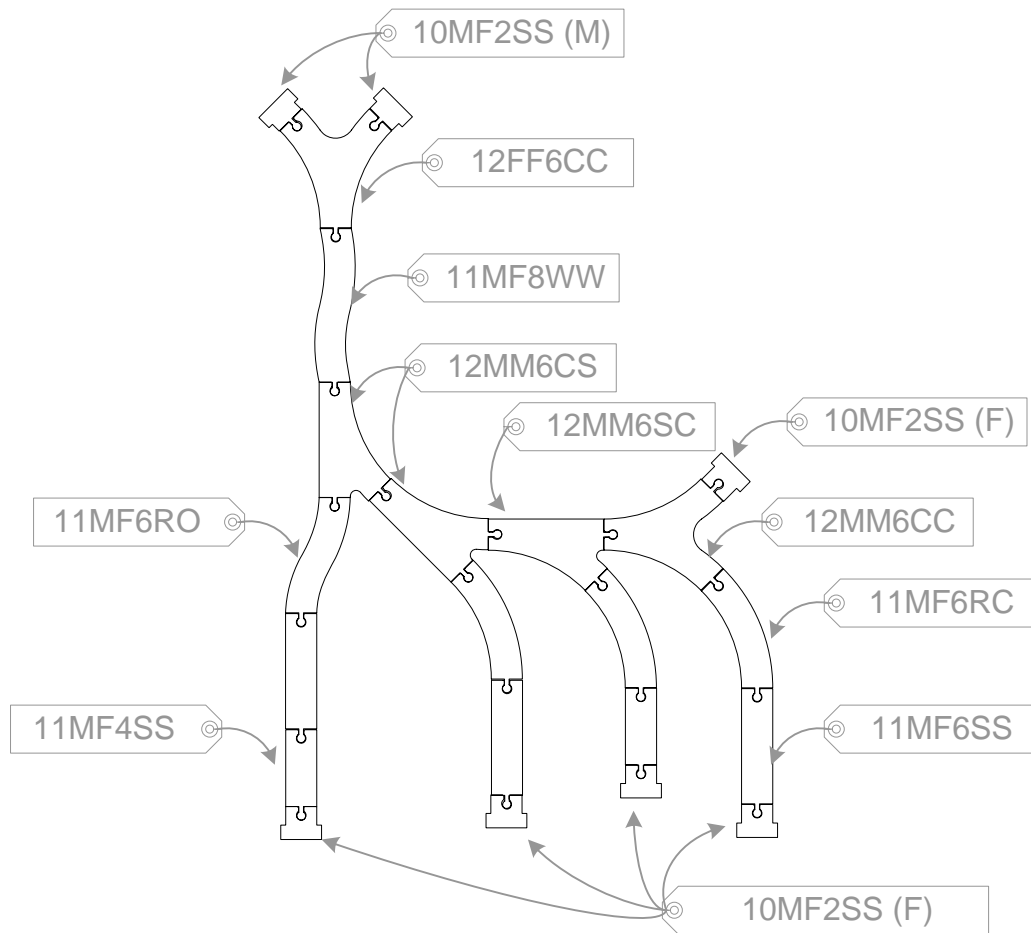

Meskotech, Inc.

Difficulty : 1 2 **3** 4 5 6 7 8 9 10

Giraffe

Description:

This is a cool looking giraffe layout but is not fully functional since most of its branches are capped with a buffer piece. It could certainly be integrated into a larger layout to make it more functional but the goal here is simply to stimulate your child's imagination and allow him/her to think of different ways of using these track pieces by creating animal shapes.

Bill of material:

- 5 of 10MF2SS
- 1 of 12FF6CC
- 1 of 11MF8WW
- 3 of 12MM6CS
- 1 of 11MF6RO
- 1 of 12MM6CC

- 3 of 11MF6RC
- 3 of 11MF6SS
- 2 of 11MF4SS

Note: Please note that this layout was achieved using MeskoToys tracks and may not be feasible otherwise.

Note: Please note that this layout was achieved using MeskoToys tracks and may not be feasible otherwise.