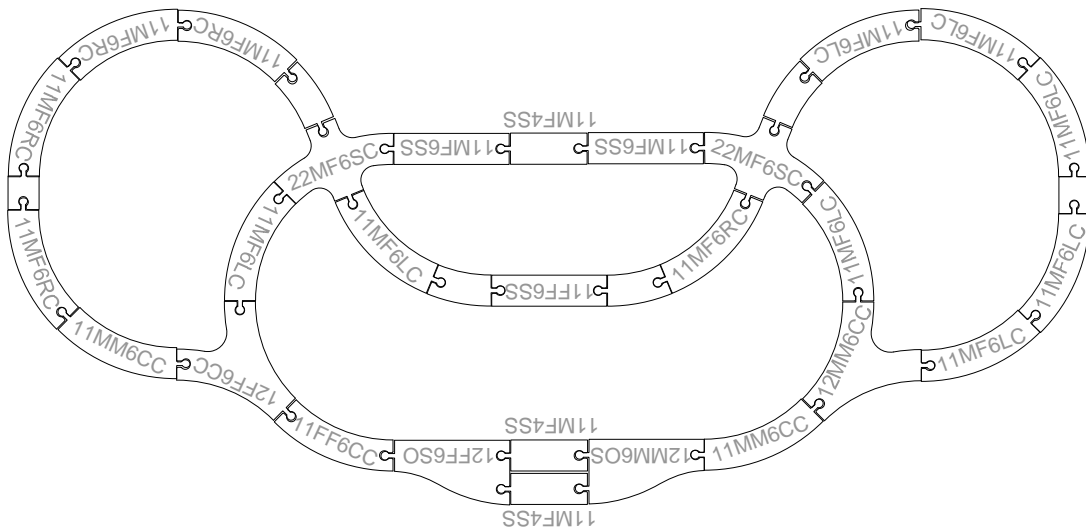

### Mouse

Description:

The Mouse layout is a fun and cute train track layout that is sure to bring a smile to any kid's face. Notice how our curved/curved switches (12FF6CC and 12MM6CC) and straight/curved crosses (22MF6SC) make this a fully functional setup. Curved gender changer pieces are a must for this layout to work.

Note: Please note that this layout was achieved using MeskoToys tracks and may not be feasible otherwise.