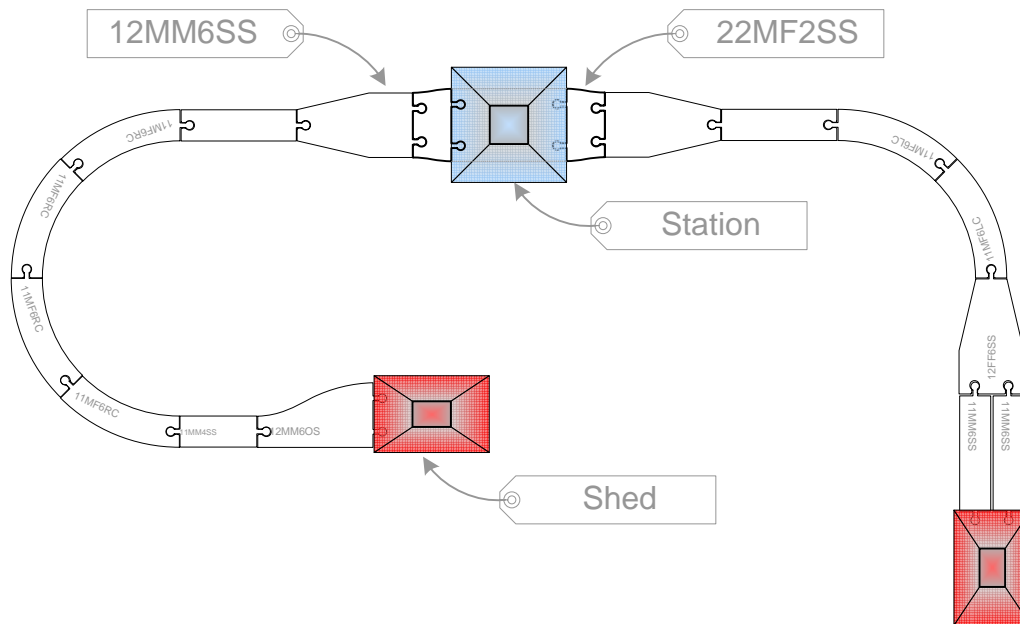

MESKOTOYS.COM

Meskotech, Inc.

Difficulty : 1 2 **3** 4 5 6 7 8 9 10

Shed & Station

Description:

This layout snip shows how shed track pieces and our station adapter piece would be used to connect a train track to a station (not sold by MeskoToys). This combination can be integrated with other layouts.